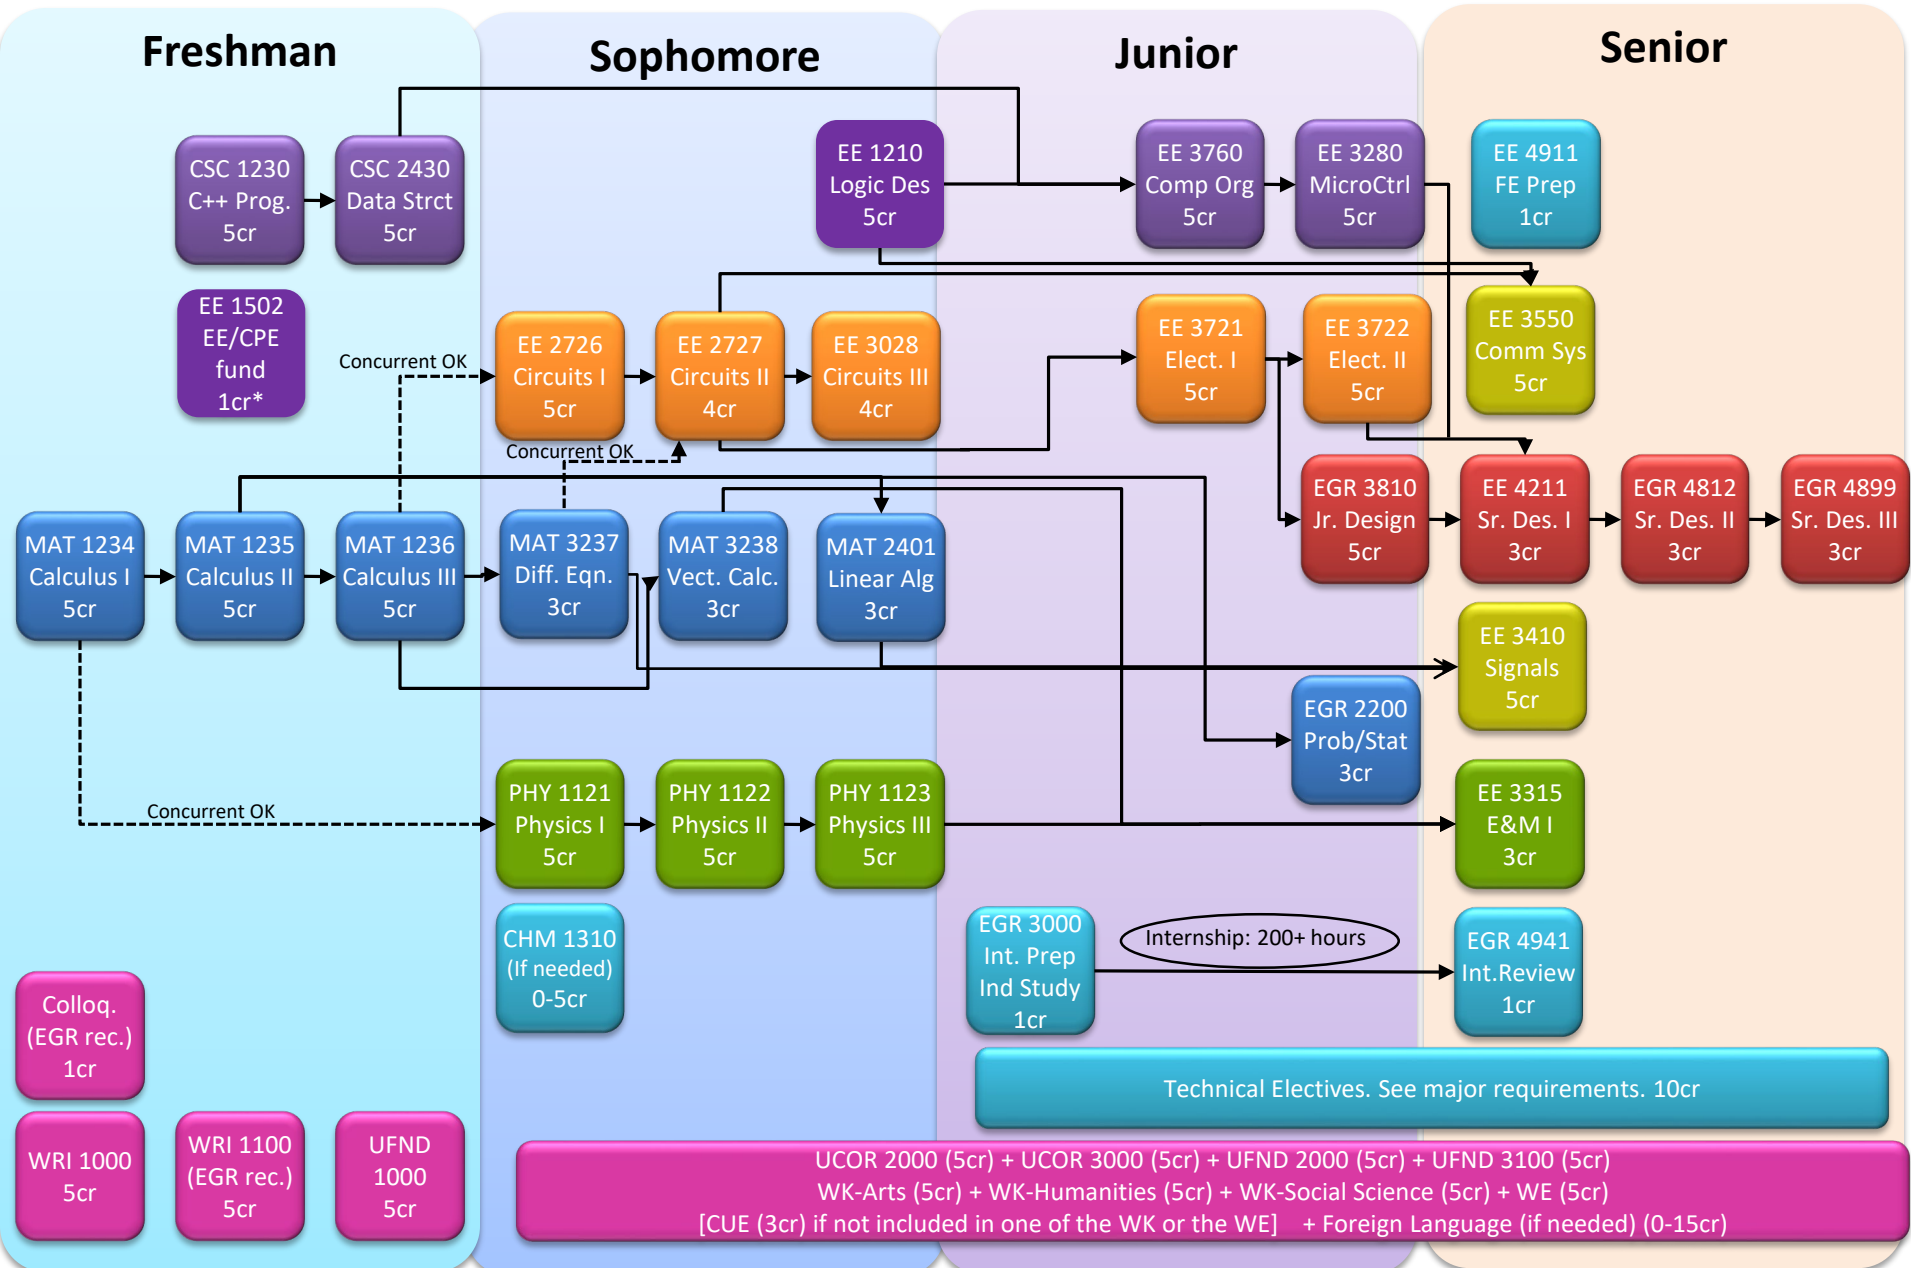

# Electrical Engineering Flow Chart and Suggested Schedule

See catalog for more options

\*This course is *highly recommended* but not a degree requirement.