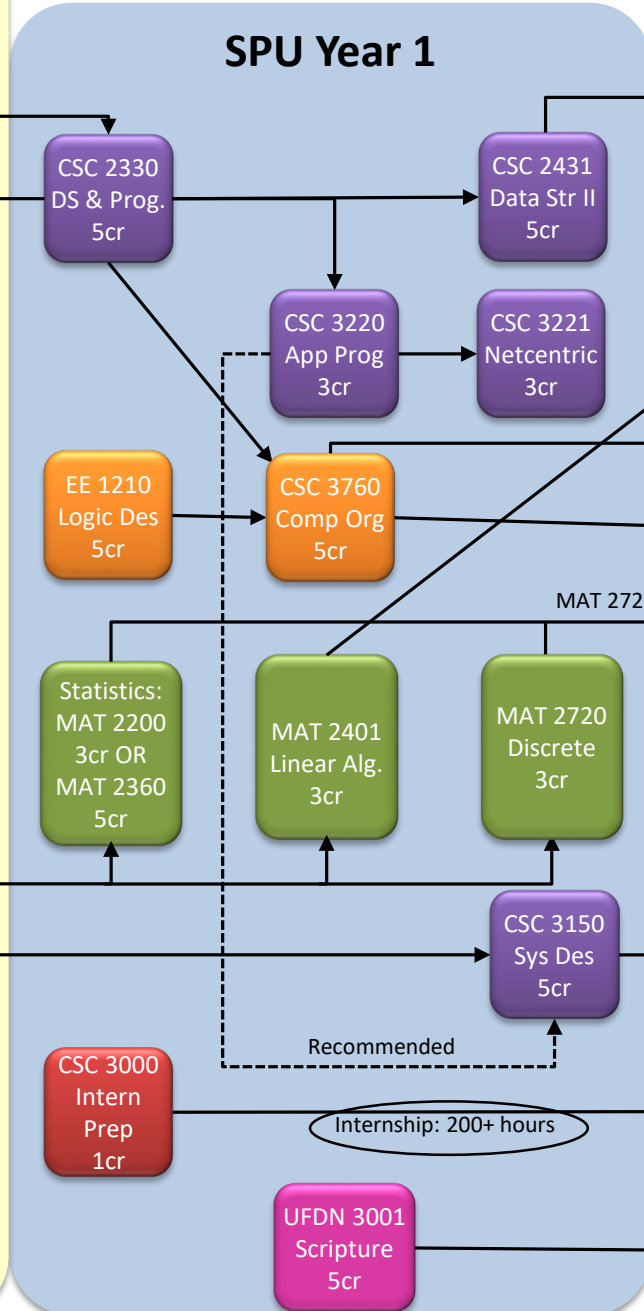

Entering SPU with DTA Associates Degree and:

BS in Computer Science – 2-Year Suggested Schedule

See Current Time Schedule for Exact Quarters and Times

2 Quarters of Programming

Calculus Equivalent to SPU's

Physics Equivalent to SPU's

(Or other approved science sequence)

Recommended
 Internship: 200+ hours