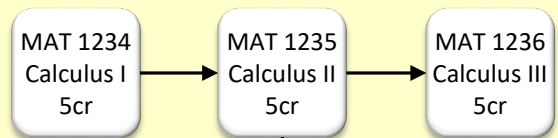

Entering SPU with DTA Associates Degree and:

BS in Computer Science – 2-Year Suggested Schedule

See Current Time Schedule for Exact Quarters and Times

2 Quarters of Programming

Calculus Equivalent to SPU's