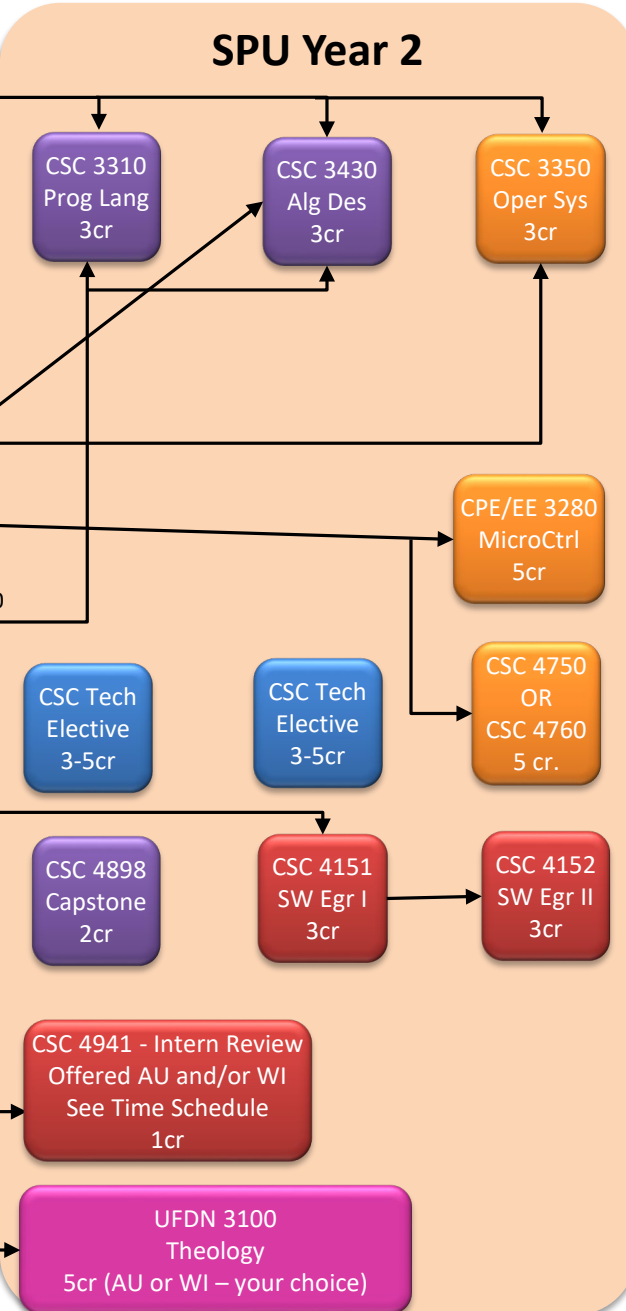

Entering SPU with DTA Associates Degree and:

BS in Computer Science – 2-Year Suggested Schedule

See Current Time Schedule for Exact Quarters and Times

2 Quarters of Programming

Calculus Equivalent to SPU's

Physics Equivalent to SPU's

(Or other approved science sequence)

Recommended
 Internship: 200+ hours