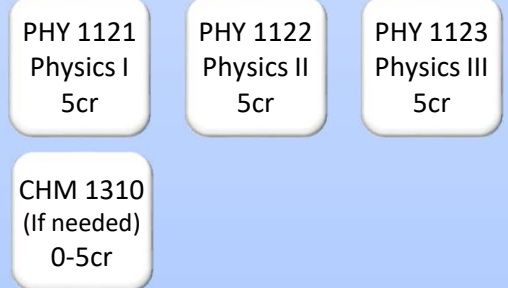

A Circuits 1 class with lab

Calculus Equivalent to SPU's

Additional Math Equivalent to SPU's

Physics Equivalent to SPU's

SPU Year 1

SPU year 2

Tech Elect (see catalog options)
13 Cr

Approved internship is also a pre-reg for 4941, see ECS Intern Canvas site