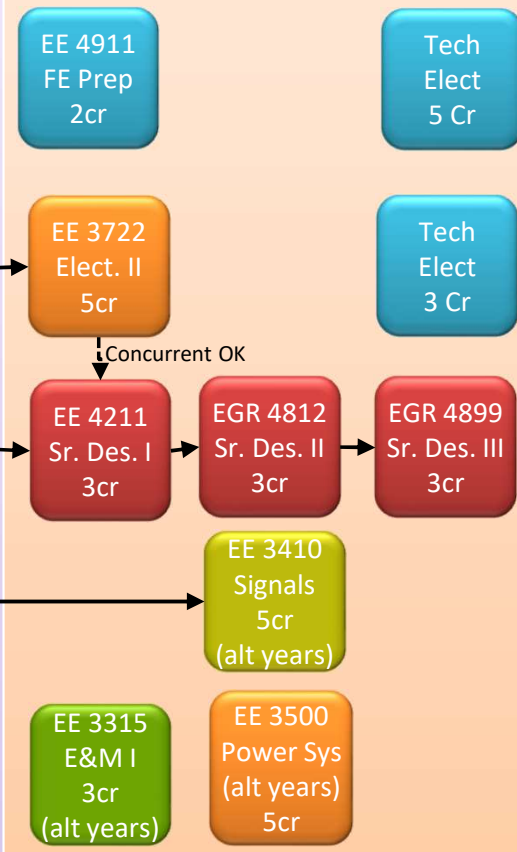

Electrical Engineering Flow Chart and Suggested Schedule

See catalog for more options. **For 2023-24 only**

Entering with all but 20 credits of SPU General Ed completed as...

2 Quarters of Programming in same language

A Circuits 1 class with lab

Calculus Equivalent to SPU's

Additional Math Equivalent to SPU's

Physics Equivalent to SPU's

SPU Year 1

SPU year 2

Tech Elect (see catalog options)
13 Cr

Approved internship is also a pre-reg for 4941, see ECS Intern Canvas site

Advanced Writing (5 cr), UCOR 2000 (5cr) + UCOR 3000 (5cr) + UFND 3001 (5cr) + UFND 3100 (5cr), +WK-Arts (5cr) + WK-Humanities (5cr) + WK-Social Science (5cr) + WE (5cr) [CUE (3cr) if not included in one of the WK or the WE]
Foreign Language (if needed) (0-15cr)