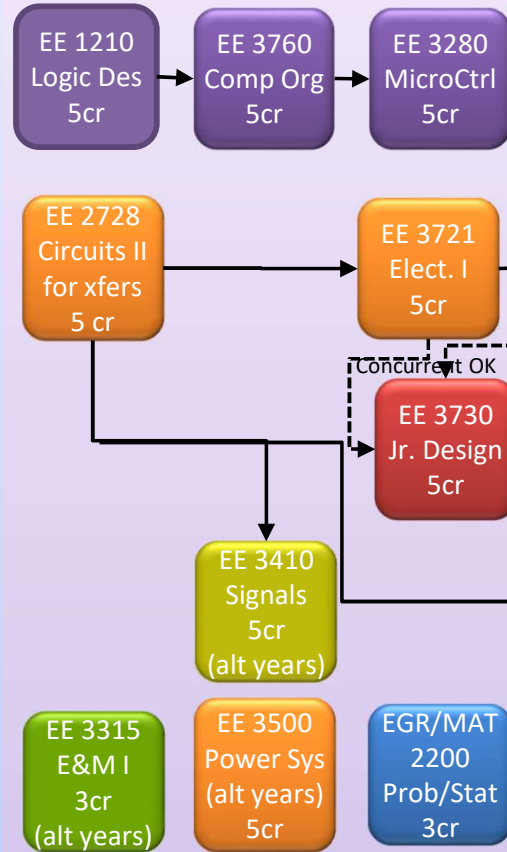

Electrical Engineering Flow Chart and Suggested Schedule

See catalog for more options. **For 2023-24 only**

Entering with all but 20 credits of SPU General Ed completed as...

2 Quarters of Programming in same language

A Circuits 1 class with lab

Calculus Equivalent to SPU's

Additional Math Equivalent to SPU's

Physics Equivalent to SPU's

SPU Year 1

SPU year 2

Tech Elect (see catalog options)
13 Cr

Approved internship is also a pre-reg for 4941, see ECS Intern Canvas site

Advanced Writing (5 cr), UCOR 2000 (5cr) + UCOR 3000 (5cr) + UFND 3001 (5cr) + UFND 3100 (5cr), +WK-Arts (5cr) + WK-Humanities (5cr) + WK-Social Science (5cr) + WE (5cr) [CUE (3cr) if not included in one of the WK or the WE]
Foreign Language (if needed) (0-15cr)